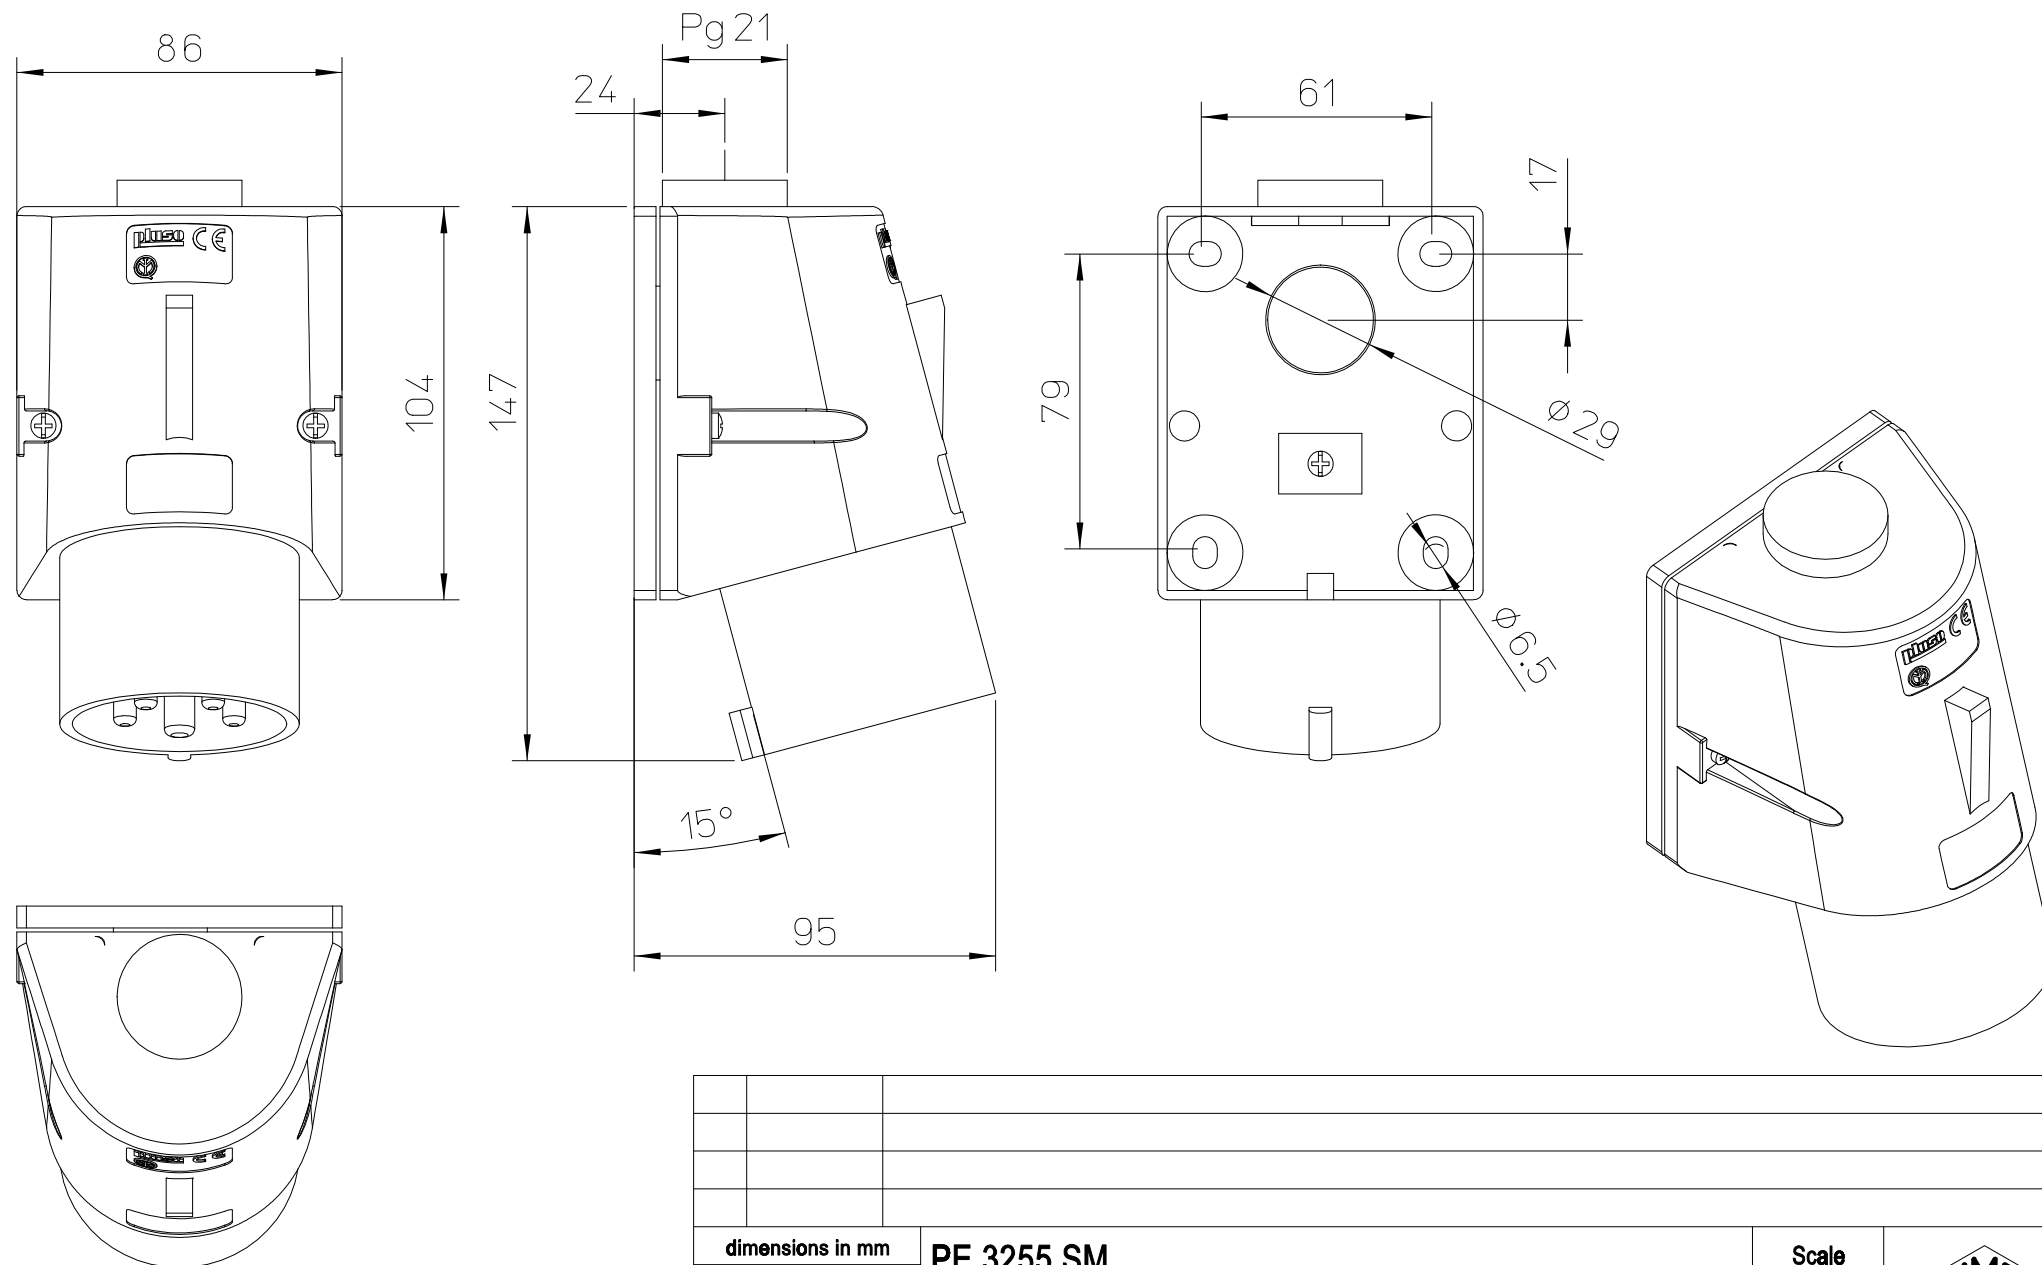

Diritti riservati All rights reserved

dimensions in mm		PE 3255 SM surface mounting housings, plugs, 3 poles + N + PE, 32A	Scale 1:2	
Date	18/05/17			
Sign.	C. Mainini			